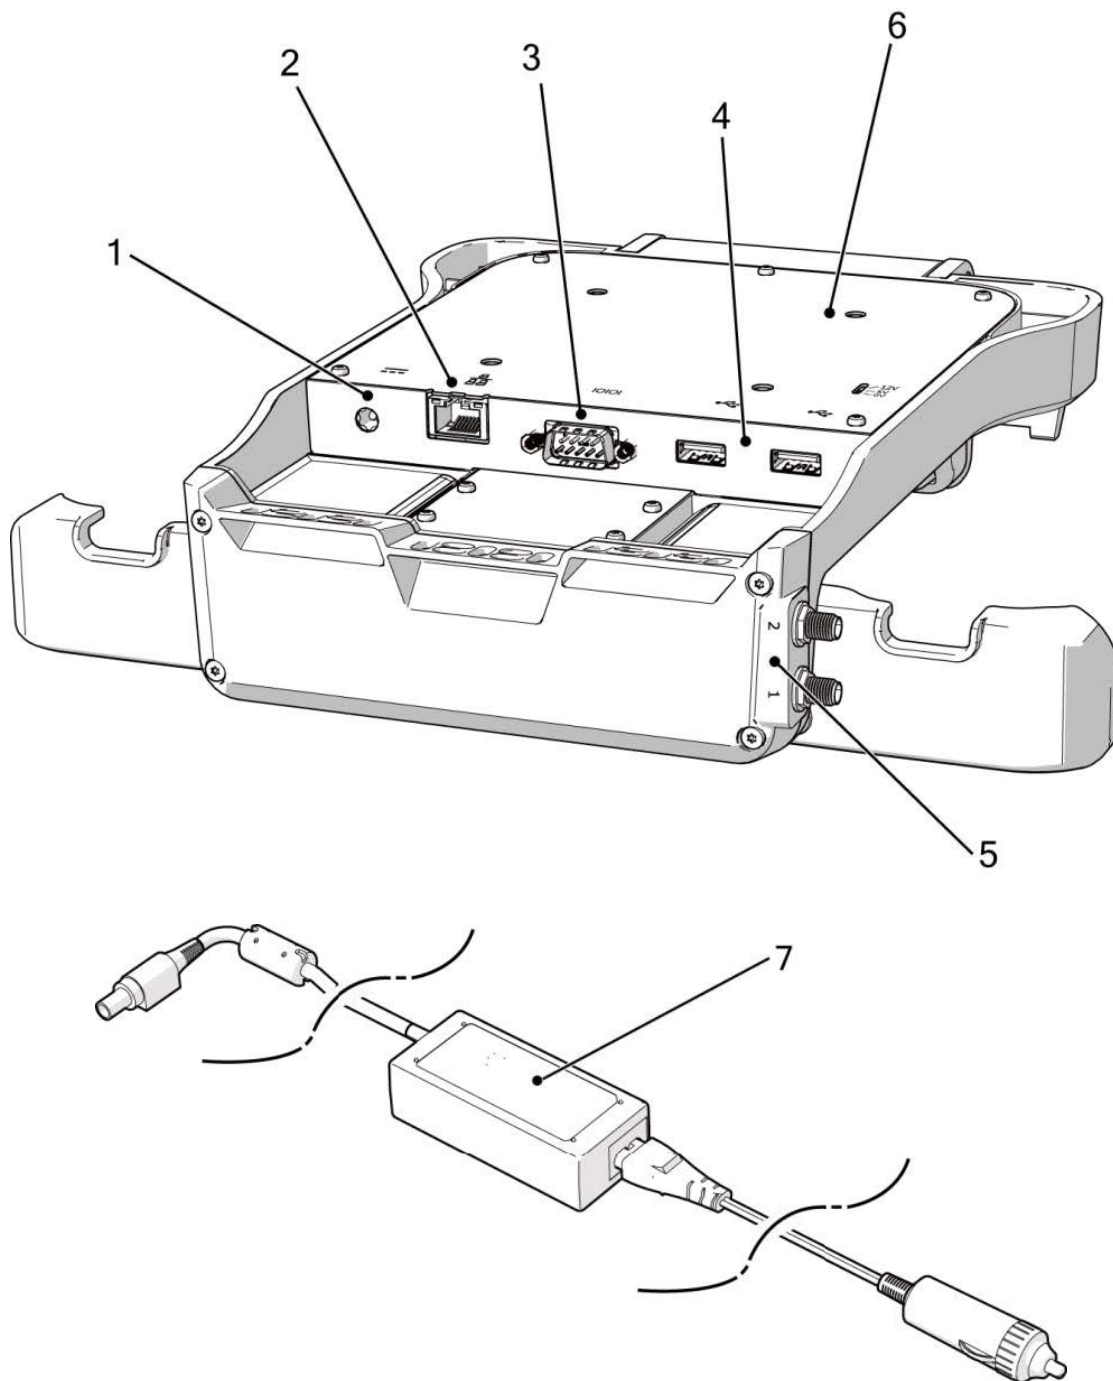

Pokini

Pokini Tab K10

Slim Docking

Quick Start Guide

English

Dimensions

Operating Conditions

- Operating Temperature: -10°C ~ 50°C
- Storage Temperature: -20°C ~ 70°C
- Humidity: 5% ~ 90% (non-condensing)
- Operating Vibration: MIL-STD-810G, Method 514.6, C2

- 1 DC-in Jack (19Vdc)
- 2 RJ45 Port
- 3 RS232 Port
- 4 USB Type-A X 2

- 5 RF Pass through 1 (GPS) & RF Pass through 2 (WLAN)
- 6 Mounting Holes X 4 (VESA 75)
- 7 Adaptor with cigarette lighter head

Support