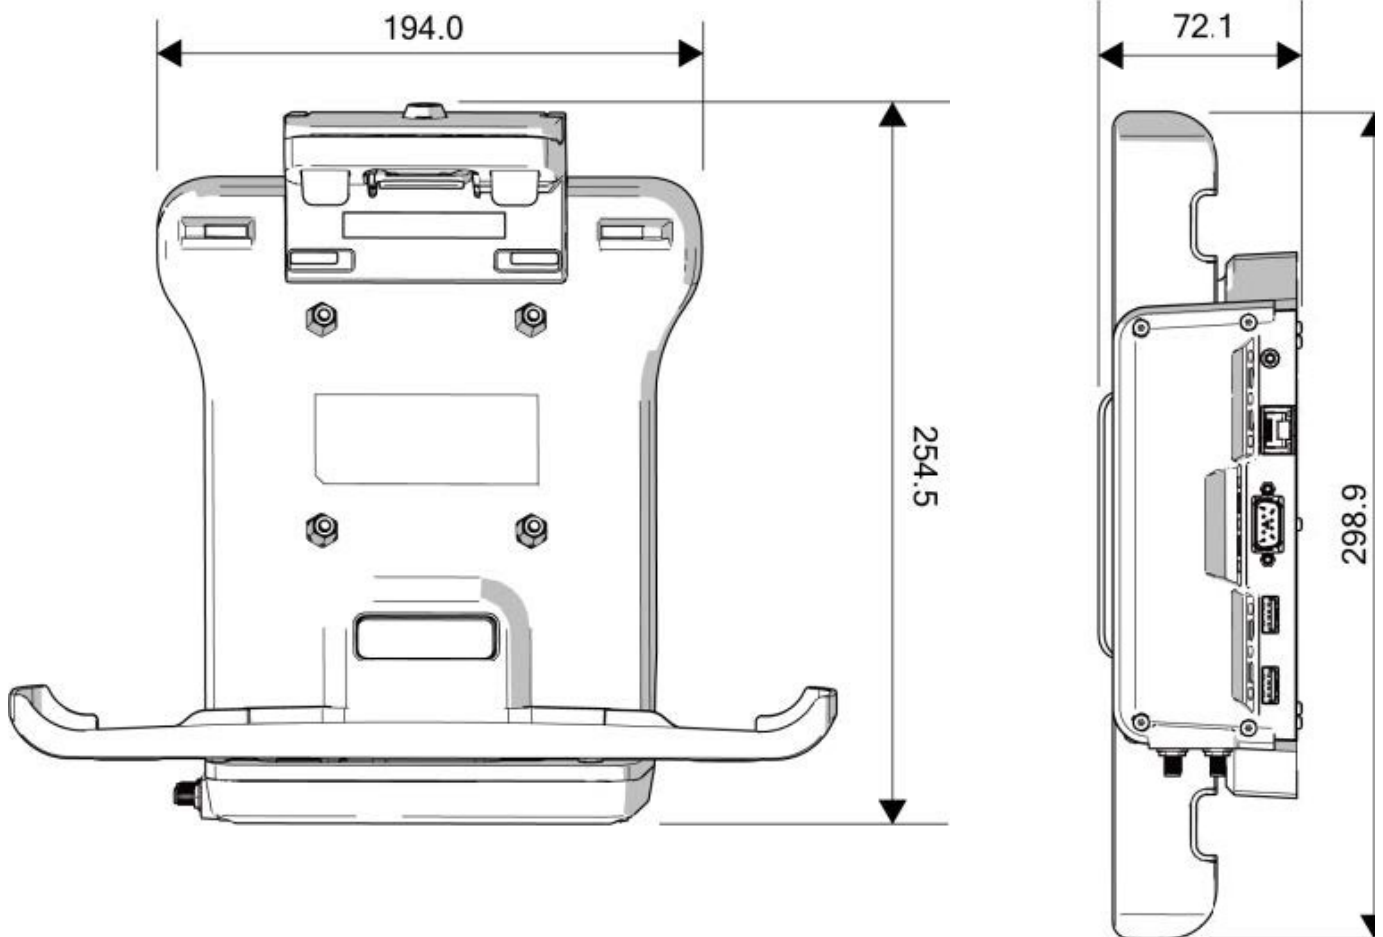

Pokini

Pokini Tab K10

Slim Docking

Quick Start Guide

English

Dimensions

Operating Conditions

- Operating Temperature: -10°C ~ 50°C
- Storage Temperature: -20°C ~ 70°C
- Humidity: 5% ~ 90% (non-condensing)
- Operating Vibration: MIL-STD-810G, Method 514.6, C2

- 1 DC-in Jack (19Vdc)
- 2 RJ45 Port
- 3 RS232 Port
- 4 USB Type-A X 2

- 5 RF Pass through 1 (GPS) & RF Pass through 2 (WLAN)
- 6 Mounting Holes X 4 (VESA 75)
- 7 Adaptor with cigarette lighter head

Support