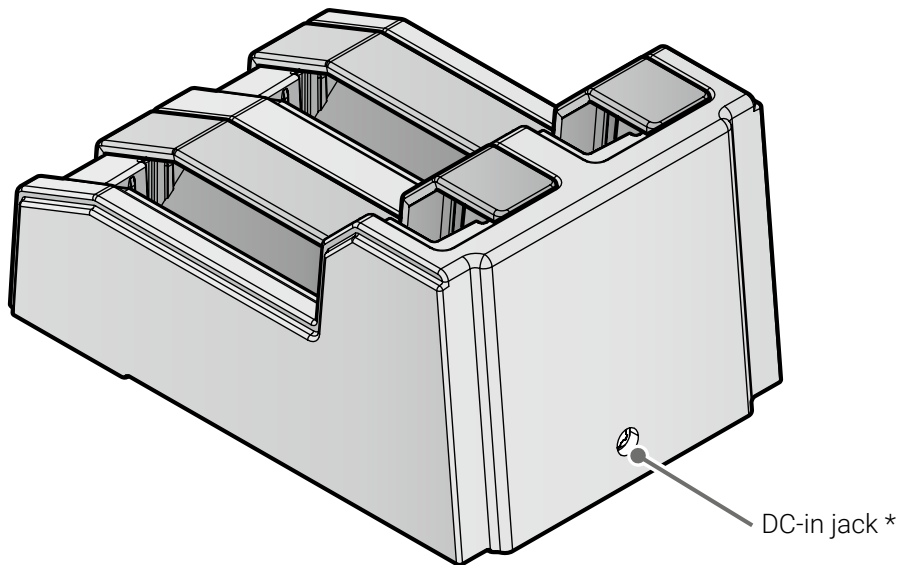

Pokini

Pokini Tab K10

2-Bay Battery Charger

Quick Start Guide

English

Overview

* The 2-Bay Battery Charger only supports the following AC adapter:
K10 series, 19VDC (3.43A)

Charging