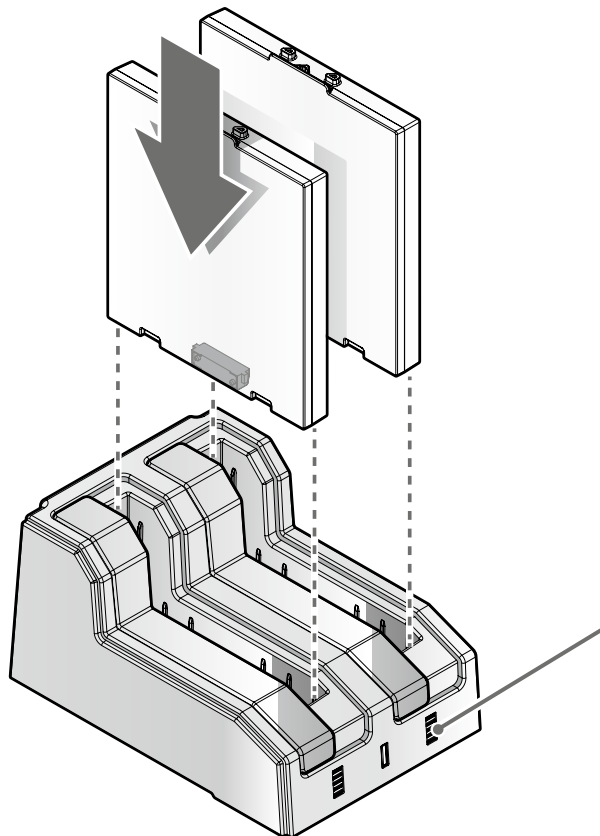

Pokini

Pokini Tab K10

2-Bay Battery Charger

Quick Start Guide

English

Overview

* The 2-Bay Battery Charger only supports the following AC adapter:
K10 series, 19VDC (3.43A)

Charging