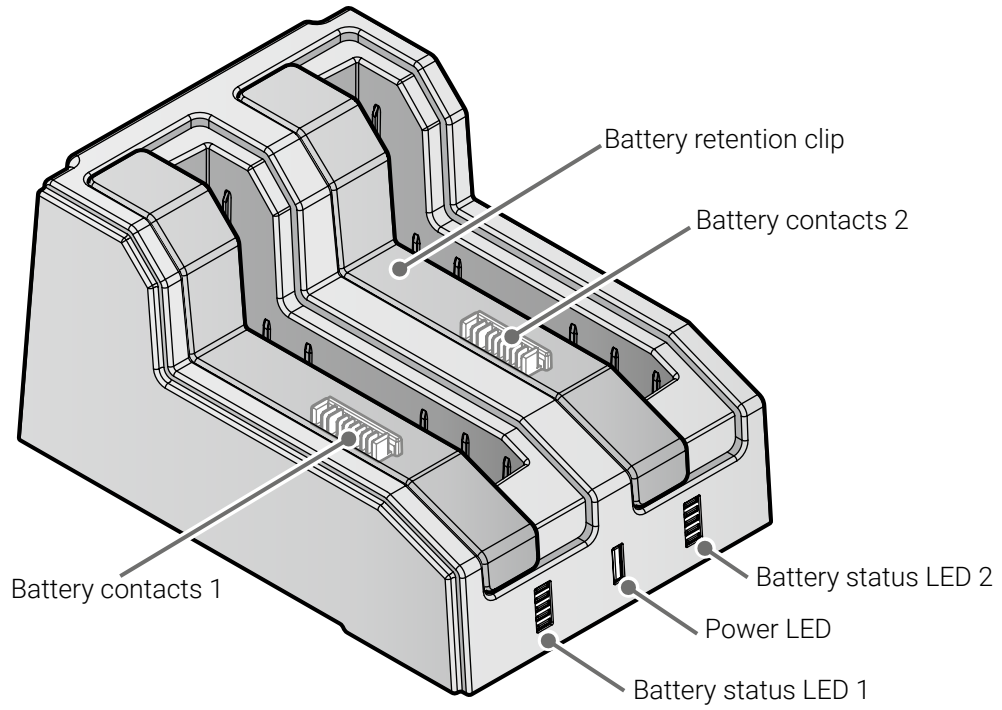

Pokini

Pokini Tab K10

2-Bay Battery Charger

Quick Start Guide

English

Overview

* The 2-Bay Battery Charger only supports the following AC adapter:
K10 series, 19VDC (3.43A)

Charging