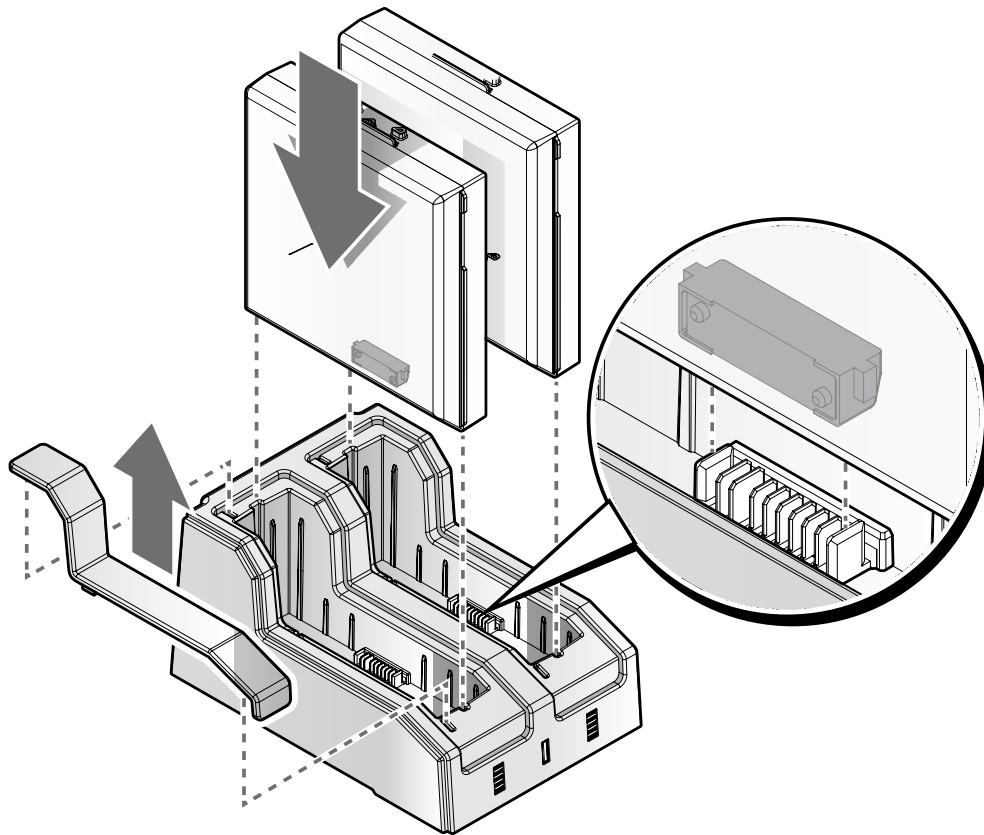

Pokini

Pokini Tab K10

2-Bay Battery Charger

Quick Start Guide

English

Overview

* The 2-Bay Battery Charger only supports the following AC adapter:
K10 series, 19VDC (3.43A)

Charging